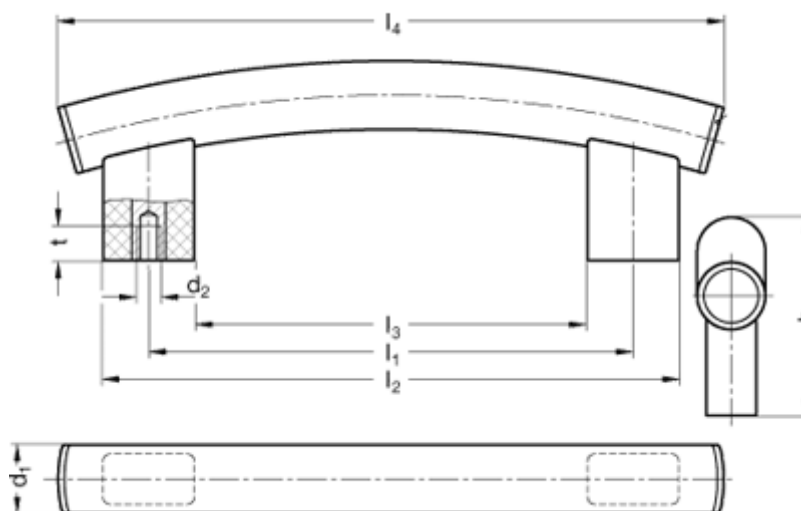

Article number: 201248600

Description: E+G Arch-shaped handle
GN 666.4-30-M6-600-SW

Measures

$b = 22$	$t = 15$
$d1 = 30$	
$d2 = M 6$	
$h = 98$	
$l1 = 600$	
$l2 = 640$	
$l3 = 560$	
$l4 = 680$	